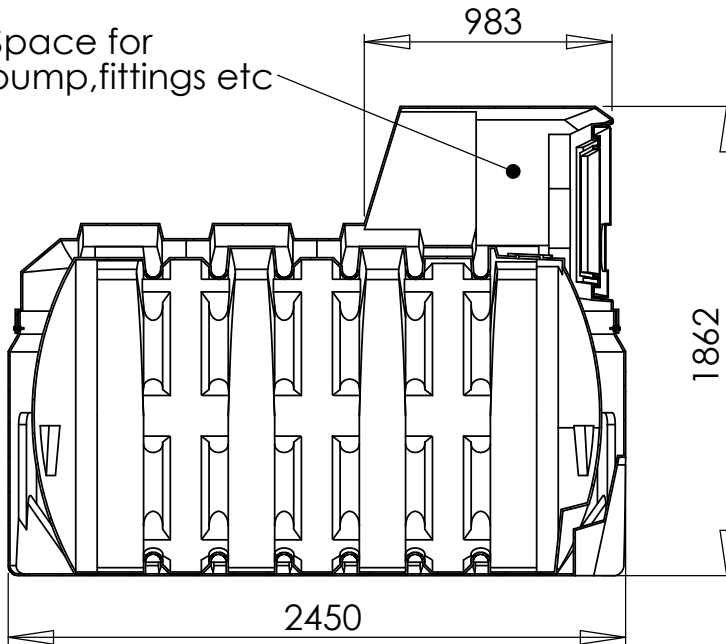

Door, giving access to pump, fittings. Also giving access to inner tank,.

1430

Section B-B

Front Elevation

Space for pump, fittings etc

Section A-A

Dimensions in mm
Material MDPE

JJL

Titan Eko Sp. z o.o.

ul. Topolowa 5,
62-090 Rokietnica,
Poznan,
Poland

**2500 L Horizontal
Fuelmaster
Inner and Bund
Tanks**