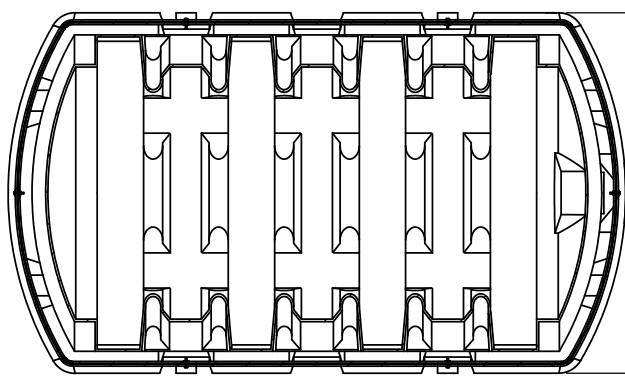

Door, giving access to pump, fittings. Also giving access to inner tank,.

1430

Section B-B

Front Elevation

Space for pump, fittings etc

Section A-A

Dimensions in mm
Material MDPE

JJL

Titan Eko Sp. z o.o.

ul. Topolowa 5,
62-090 Rokietnica,
Poznan,
Poland

**2500 L Horizontal
Fuelmaster
Inner and Bund
Tanks**