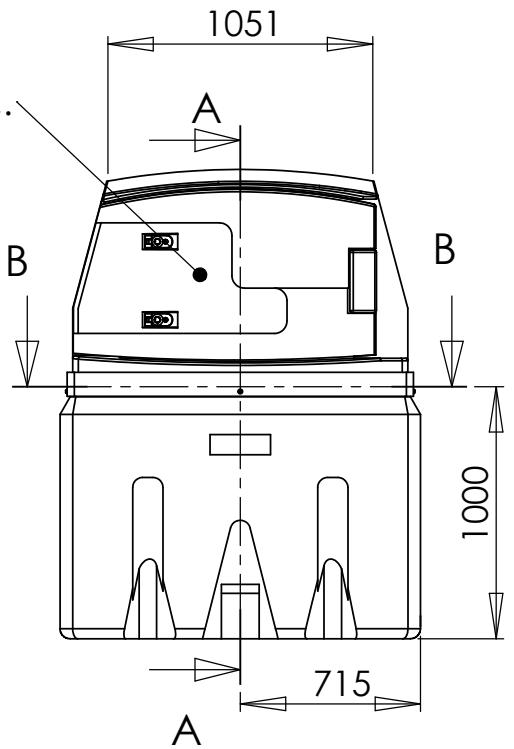

Door, giving access to pump, fittings. Also giving access to inner tank,.

1430

Section B-B

Front Elevation

Space for pump, fittings etc

Section A-A

Dimensions in mm
Material MDPE

JJL