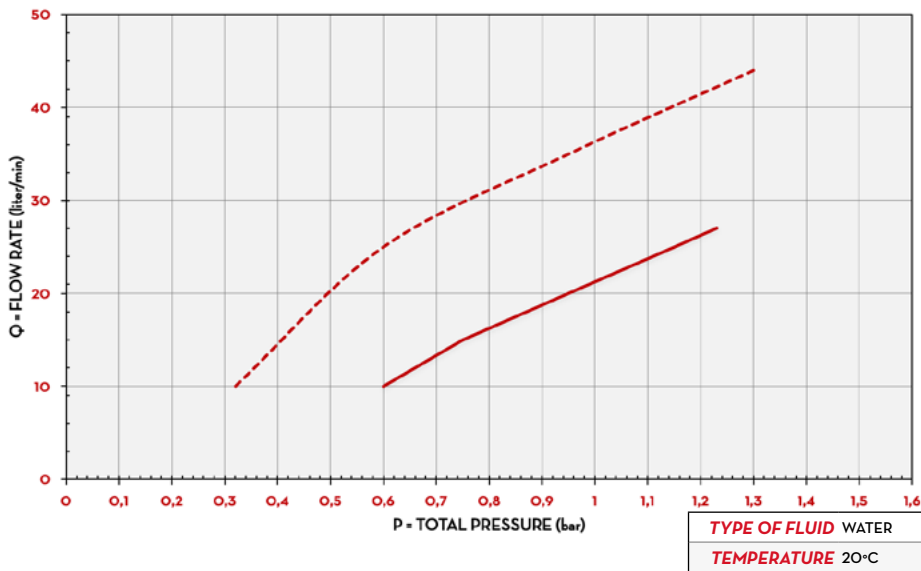

NOZZLES

FILTRATION

TANK MONITORING

HOSE REEL

ACCESSORIES

MERCHANDISE

INDEX

AIR

ANTIFREEZE

AdBlue®

BIODIESEL

DIESEL

FOOD

GASOLINE

GREASE

KEROSENE

OIL

WATER

WINDSCREEN

CHART

SB325_X / SB325 CAR

IN THE BOX

- PISTOLA SB325_X METER / SB325_X METER CAR NOZZLE
- INSTRUCTION MANUAL

DETAILS

MULTI-FUNCTIONAL DISPLAY

DIMENSIONS