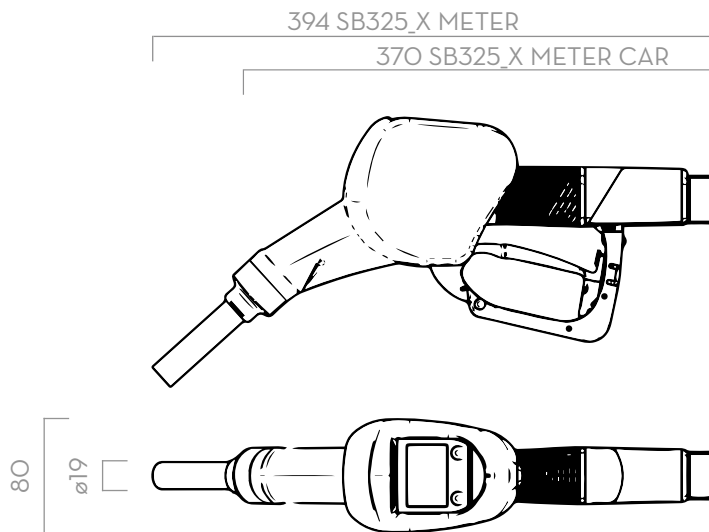

CHART

SB325_X / SB325 CAR

IN THE BOX

- PISTOLA SB325_X METER / SB325_X METER CAR NOZZLE
- INSTRUCTION MANUAL

DETAILS

MULTI-FUNCTIONAL DISPLAY

BREAK-AWAY SYSTEM

DIMENSIONS

Dimensions expressed in millimeters

MATERIALS

- SPOUT: STAINLESS STEEL
- BODY: TECHNOPYMER
- TURBINE: TECHNOPYMER

TECHNICAL DATA

CODE	DESCRIPTION	FLUIDS TYPE	FLOW RATE		MAGNETIC ADAPTOR	METER	PRESSURE	INLET	SWIVEL	SPOUT
			L/MIN	GPM			BAR			EXT. Ø
FOO61701A	AUTOMATIC NOZZLE SB325_X METER		45	12	NO	SI	3,5	3/4"	YES	19 MM
FOO617220	AUTOMATIC NOZZLE SB325_X METER CAR		27	7	NO	SI	3	3/4"	YES	19 MM